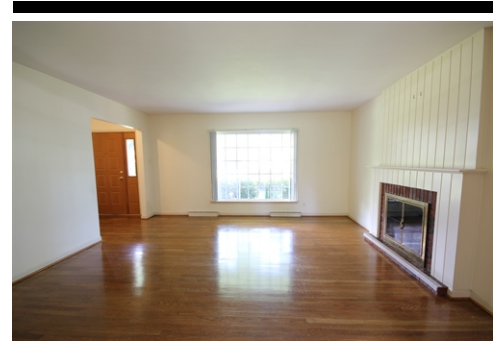

QR Code

Jacob Mirowitz

(314) 983-0788

jmirowitz@mirowitzrealestate.com

Mirowitz Real Estate Investments, Inc.
11500 Olive Blvd
Suite 240
Creve Coeur, MO 63141
(314) 983-0788

Spacious 3 bedroom/2 bath home in Parkway Central School District on almost an acre lot and next door to Conway Park. This ranch has much to offer: hardwood floors, see through gas fireplace between living room & den, formal dining room, sunroom, 2 car side entry garage and a huge basement with plenty of room for storage with the 2 storage closets lined with shelving. The large eat-in kitchen has a smooth top range, wall oven, microwave, dishwasher, refrigerator and new flooring. The house sits a good distance off the street but you won't have to worry about the long driveway when it snows because it will be plowed by the subdivision association. Tenant responsible for all utilities. Security deposit equal to one month's rent. Pet friendly - \$200 non-refundable pet fee/pet.